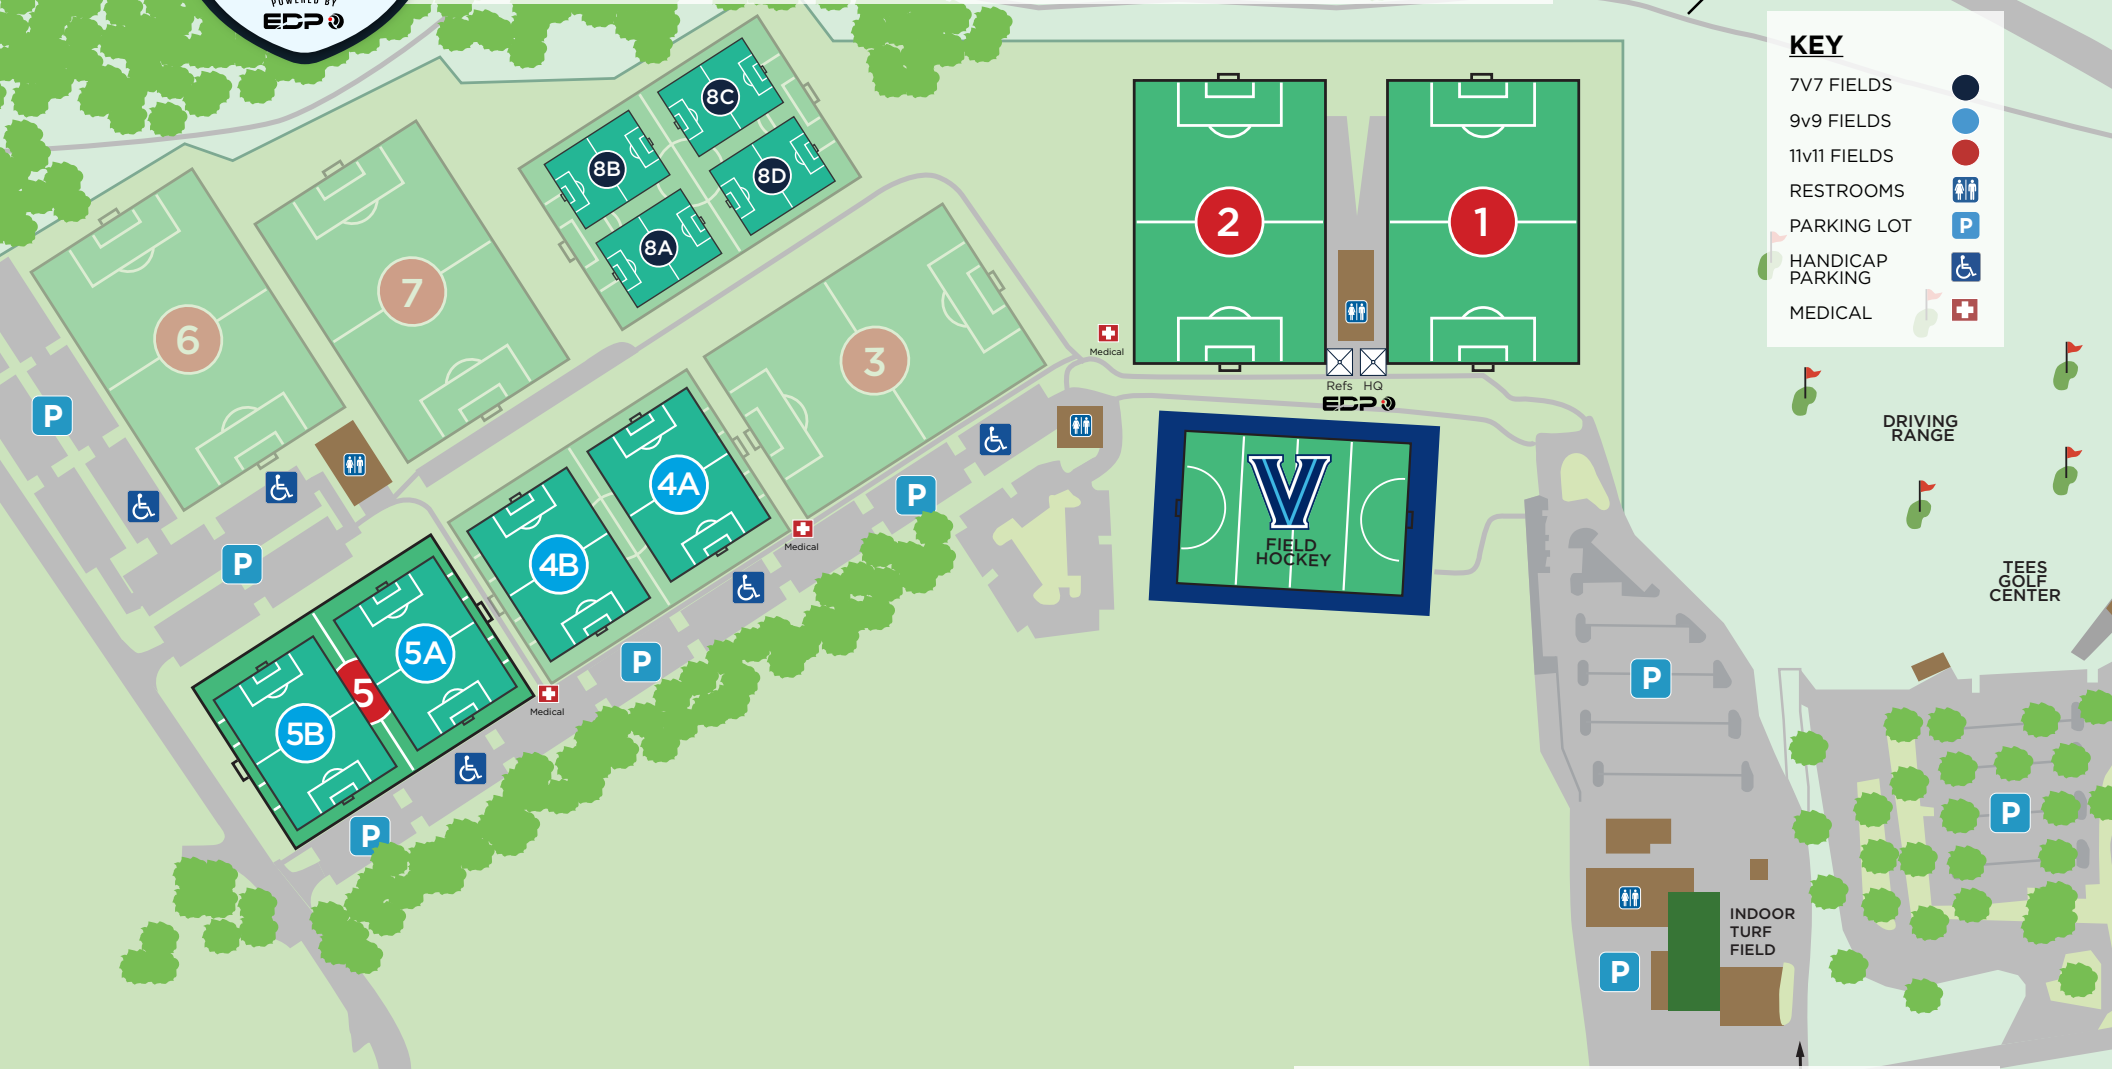

The Proving Grounds - Saturday, May 30

Main Line Friendlies One Day Cup, Powered by EDP Soccer | 8U-14U Boys & Girls

May 30-31, 2026 | Boys: Saturday, March 30 | Girls: Sunday, March 31

725 Conshohocken Road, Conshohocken, PA 19428

WALKING TRAILS

KEY

- 7V7 FIELDS ●
- 9v9 FIELDS ●
- 11v11 FIELDS ●
- RESTROOMS
- PARKING LOT
- HANDICAP PARKING
- MEDICAL